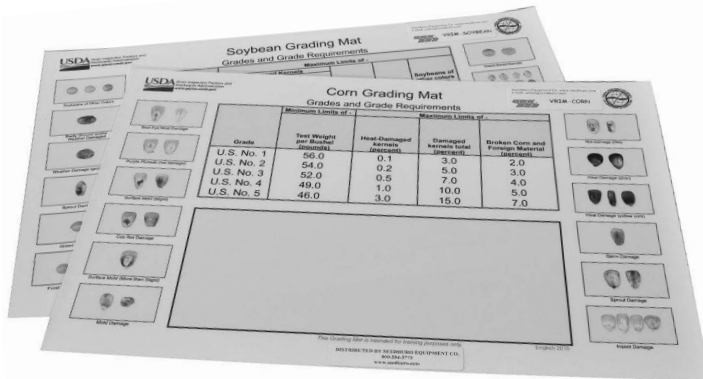

GRAIN GRADING MATS

Seedburo offers Grain Grading Mats, produced by USDA/GIPSA, which are used in training sessions for grain industry inspectors. The mats include the grade requirements chart, official "wheat" colored picking surface and many of the principal damage images. The mats measure 16.5" x 11.7" and are laminated for extended wear.

These are often used as grading aids for in-house inspectors, but do not replace the official Visual Reference Images (VRI) for grading grain. In addition, many of the VRI Mats are available in the following languages: Arabic, Chinese, French, Japanese, Korean and Spanish. Please contact us for part numbers and prices as new mats are added on a regular basis. **MADE IN USA**

GRADING WORK SURFACE

This laminate work surface is the approved color and style by FGIS for official use in the inspection of all grains, edible beans, peas, and lentils. The laminate is applied to countertop with standard contact center spray adhesive (not included). The sheet measures 4' x 8' with a thickness of .030". Ship wt. 10 lbs. Ship dims. 25" L x 25" W x 53" H.

Laminate Sheet 4' x 8' FGIS-LAMINATE

GRAIN QUALITY POSTERS

These Grain Quality Posters will help you to explain grain damage to your customers, along with the FGIS Visual Reference Images (VRI), and Visual Reference Mats (VRIM). The full-color poster measures 23" x 29" and can be hung on your office wall to aid in comparing quality grain from damaged grain. All images are provided by FGIS, but since they have been enlarged, are not approved for official inspection like the Visual Reference Images (VRI).