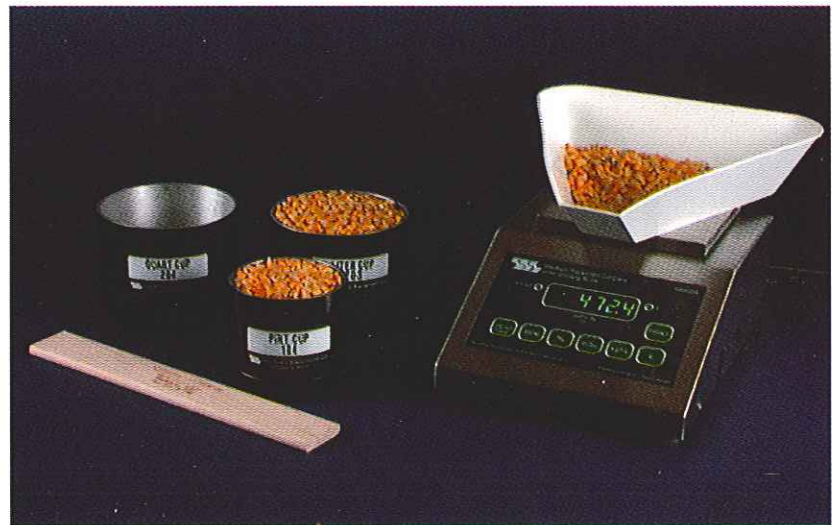

# There's a World of Difference

The new **Seedburo 8800SS Digital Computer Grain Scale** features the latest in grading scales. Based on proven technology, the 8800SS provides you with dockage percentage, test weight results in pounds per bushel or kilograms per hectoliter and gram weight – all with the push of a button.

## There really is a world of difference.

The Seedburo 8800SS Digital Computer Grain Scale is not only the most accurate on the market, it is also the industry leader. With the 8800SS you can get dockage (foreign material) percentage, test weight results in pounds per bushel or kilograms per hectoliter and gram weight all with the push of a button. It's that easy! The 8800SS also features a built-in memory that allows samples to be stored and recalled. That makes calculating percentages a breeze.

Other features of the 8800SS let you set up procedures of standard or reciprocal percentage modes, cup selection (quart, pint or liter), active/frozen percent and test weight selection.

Of course its NTEP certified and the optional RS232C interface lets you hook it up to your computer or printer. And, you you can get it in 115V, 50/60Hz or 230V, 50/60Hz models. No. 64P Triangular Sample Pan is included.

Imagine, all these features in one easy to use unit. The new Seedburo 8800ss Digital Computer Grain Scale. There really is a world of difference.

- It is the industry leader in grading scales.
- Touchpanel Calibration
- Membrane Touch Panel
- Tests weight in Lbs/Bu or Kg/Hl to 0.01
- Dockage readability to 0.01%
- Multiple Cup Selection
- 2000 Gram Capacity
- Two Year Warranty
- NTEP Certified for Legal Trade Applications